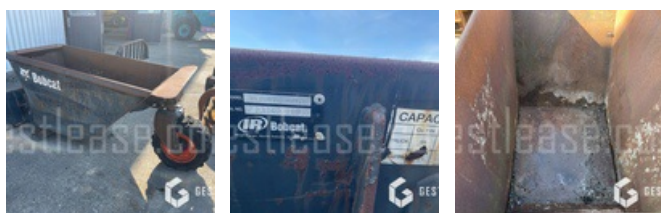

SOLD

Public Work - Excavator - Equipment/Accessory

<https://www.gestlease.com/en/engines/benbob-bobcat-10-dumping-hopper>

Reference :	BENBOB
Brand :	BOBCAT
Model :	10 DUMPING HOPPER
Title :	BENNE POUR BOBCAT

Informations :

Benne pour BOBCAT
Capacité 0,95 m3

*Subject to financing approval by our credit committee