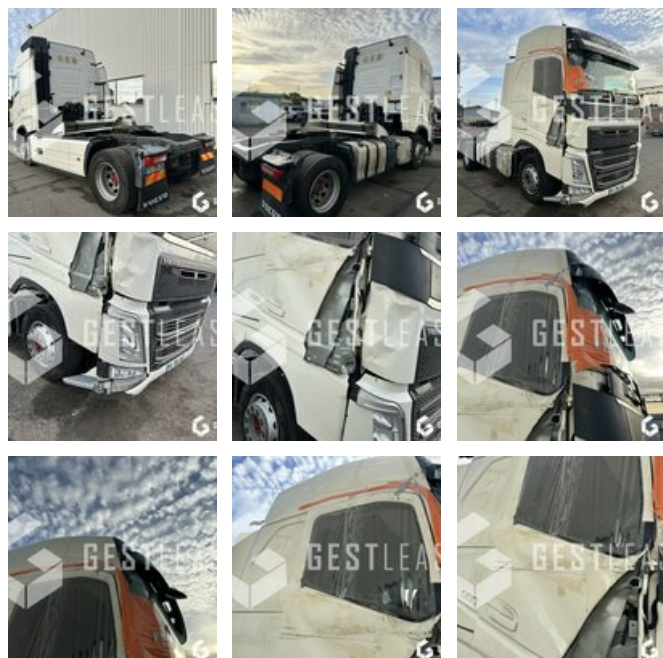

SOLD

Truck - Road Tractor

<https://www.gestlease.com/en/engines/230697-volvo-fh500>

Reference :	230697
Brand :	VOLVO
Model :	FH500
P.M.E.C date :	2019-11-04
Meter kilometers :	365000
Pollution standard :	EURO 6
Crashed? :	Yes
Crash description :	