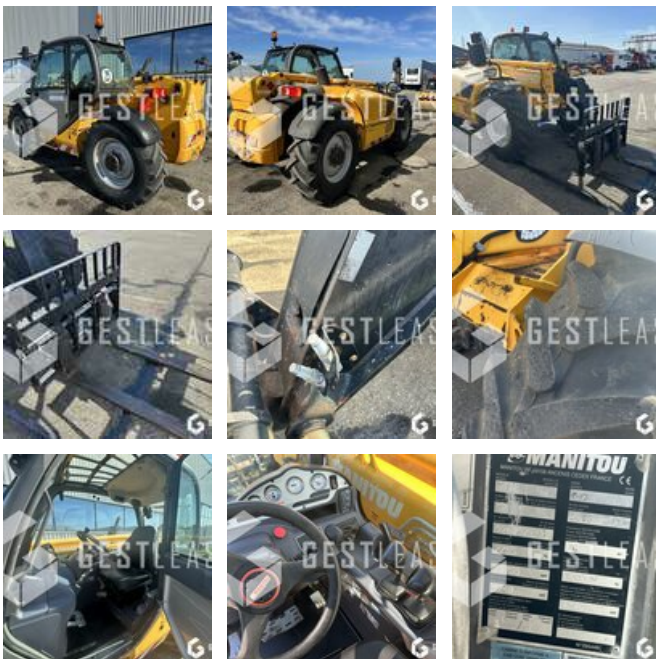

SOLD

Lifting Handling - Telescopic Forklift

<https://www.gestlease.com/en/engines/230670-manitou-mt-932>

Reference :	230670
Brand :	MANITOU
Model :	MT932
Year :	2013
Hours :	3009
Weight :	7.7T
Lifting capacity :	3.2T
Lifting height :	9 M
Mast type :	DUPLEX
Tilt corrector :	OUI