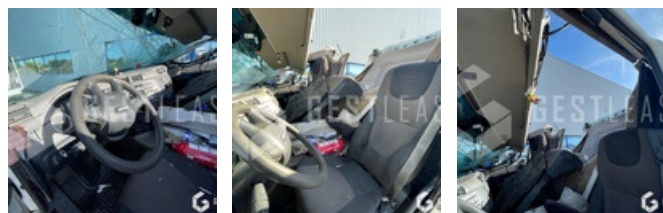

SOLD

Truck - Road Tractor

<https://www.gestlease.com/en/engines/210550-daf-cf410>

Reference :	210550
Brand :	DAF
Model :	CF410
P.M.E.C date :	2016-02-10
Meter kilometers :	330314
Gearbox type :	AUTOMATIQUE
Power :	410 CV
Pollution standard :	EURO 6
Wheels formula :	4X2
Crashed? :	Yes
Crash description :	